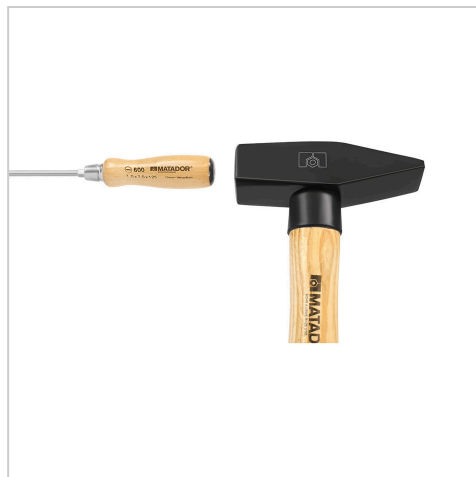

0650 Wooden handle screwdriver, PH 1x175 mm, MATADOR item no.: 06500010

0650 Wooden handle screwdriver, PH 1x175 mm, MATADOR item no.: 06500010

Beschreibung:

Wooden stitching screwdriver (PH 1).

Workshop screwdriver. With **continuous blade and impact plate**. From 1.0x5.5 mm with **drive hexagon** for torque amplification in conjunction with a wrench. Wooden handle made of sealed beech wood, **handle end protected by leather cap**. Forged round blade. With drive hexagon for **torque amplification** in conjunction with a wrench. Burnished tip for precise, durable fit in the screw. Ballical booklet for **fatigue-free work**.

Technische Daten

Manufacturer-Number:	06500000M
Width:	80 mm
Height:	26 mm
Length:	200 mm
Weight:	0.058 kg