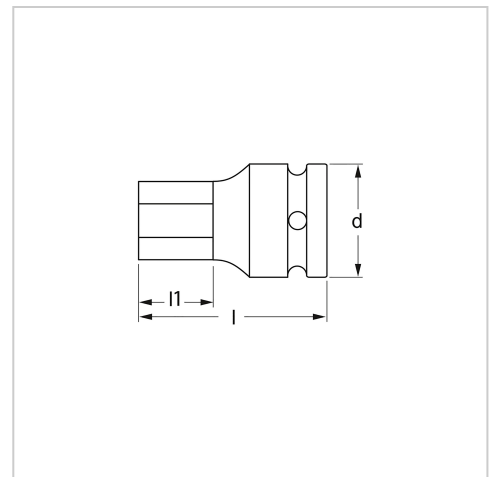

**7478** Power screwdriver bit, 1/2": 6 mm, MATADOR item no.: 74780060

**7478** Power screwdriver bit, 1/2": 6 mm, MATADOR item no.: 74780060**Beschreibung:**

Power screwdriver insert (hexagon socket). For machine operation, suitable for all common compressed air and electric screwdrivers. Suitable for hexagon socket screws. Made of chrome-molybdenum steel. Surface: Manganese phosphated.

**Technische Daten**

**Manufacturer-Number:** 74780000M

---

**Weight:** 1.3 kg

---