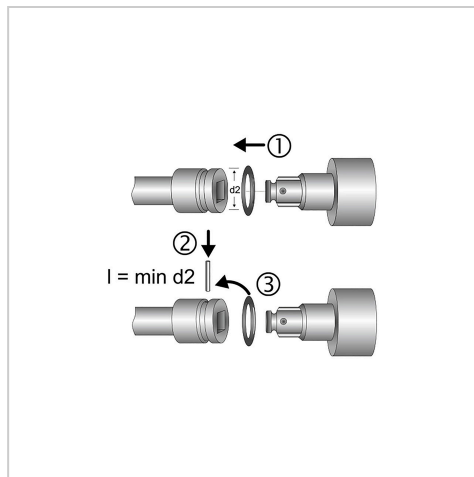

**7478** Power screwdriver bit, 1/2": 6 mm, MATADOR item no.: 74780060

**7478** Power screwdriver bit, 1/2": 6 mm, MATADOR item no.: 74780060**Beschreibung:**

Power screwdriver insert (hexagon socket). For machine operation, suitable for all common compressed air and electric screwdrivers. Suitable for hexagon socket screws. Made of chrome-molybdenum steel. Surface: Manganese phosphated.

**Technische Daten**

**Manufacturer-Number:** 74780000M

---

**Weight:** 1.3 kg

---