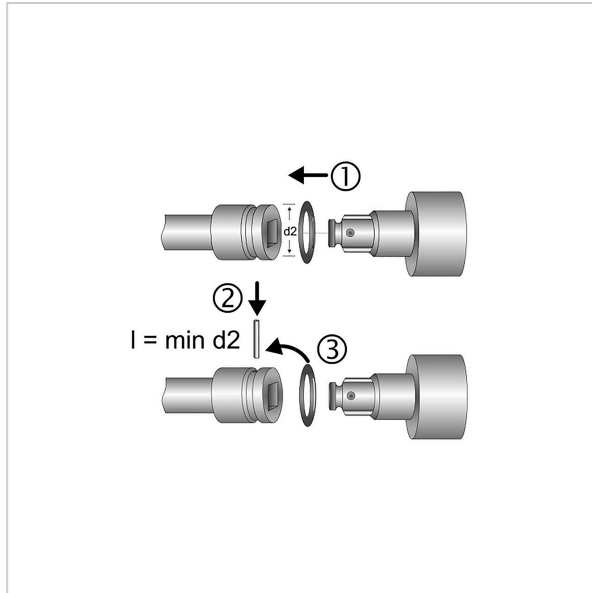

**7581** Power socket spanner insert, 3/4": 33 mm L, MATADOR item no.: 75810330

**7581** Power socket spanner insert, 3/4": 33 mm L, MATADOR item no.: 75810330

**Beschreibung:**

Power socket socket, long design. Suitable for external hexagon screws. For machine operation, suitable for all common compressed air and electric screwdrivers. Internal square drive according to DIN 3121, G 20 / ISO 1174. With MATADOR SmartDrive<sup>2</sup> profile. The SmartDrive<sup>2</sup> profile protects screw and nut heads by transmitting power to the flanks. Standards: DIN 3129 / ISO 2725-2. Made of chrome-molybdenum steel. Surface: Manganese phosphated.

**Technische Daten**

Manufacturer-Number: 75810000M

Weight: 0.88 kg