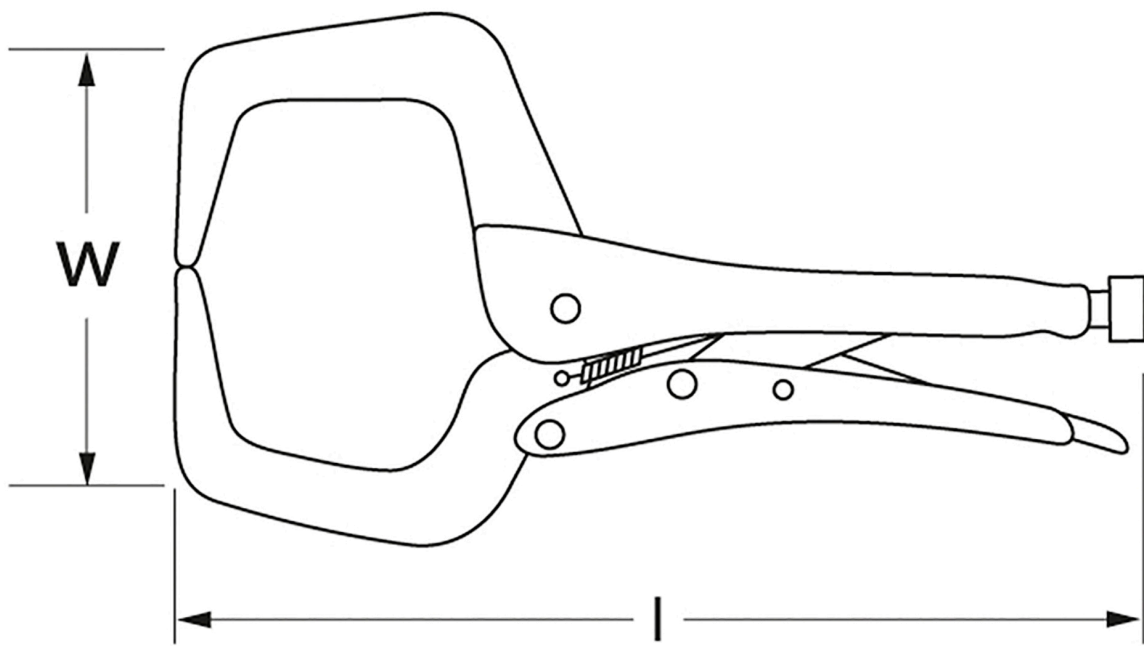

**0589** Clamp grip pliers, 280 mm (11"), MATADOR item no.: 05890280

**0589** Clamp grip pliers, 280 mm (11"), MATADOR item no.: 05890280

**Beschreibung:**

Staple grip pliers. Particularly suitable for bulky workpieces or profiles with high bars, can also be used as a screw clamp. With movable steel jaws.

**0589** Clamp grip pliers, 280 mm (11"), MATADOR item no.: 05890280

## Technische Daten

<b>Manufacturer-Number:</b>	0589 0280
<b>EAN:</b>	4040674121409
<b>Width:</b>	150 mm
<b>Height:</b>	20 mm
<b>Length:</b>	290 mm
<b>Weight:</b>	0.71 kg