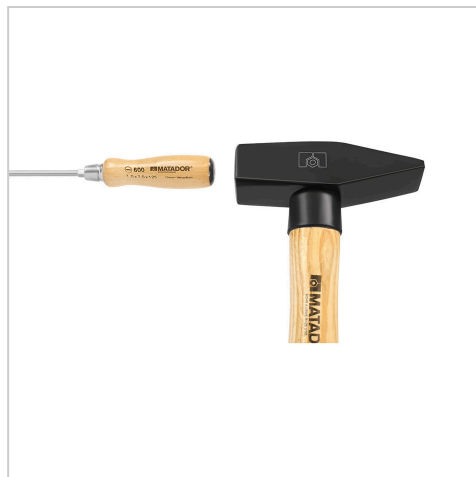

0600 Wooden handle screwdriver, 0.6x3.5x75 mm, MATADOR item no.: 06000635

0600 Wooden handle screwdriver, 0.6x3.5x75 mm, MATADOR item no.: 06000635**Beschreibung:****Wooden stitching screwdriver (slot).**

Workshop screwdriver with **shovel-shaped tip**. With continuous blade and impact plate. From **1.0x5.5 mm with drive hexagon** for torque amplification in conjunction with a wrench. Wooden handle made of sealed beech wood, **handle end protected by leather cap**. Forged round blade. With **drive hexagon** for torque amplification in conjunction with a wrench. Burnished tip for precise, durable fit in the screw. Ballical booklet for fatigue-free work.

Technische Daten

Manufacturer-Number:	06000600M
----------------------	-----------

Width:	80 mm
--------	-------

Height:	27 mm
---------	-------

Length:	200 mm
---------	--------

Weight:	0.05 kg
---------	---------