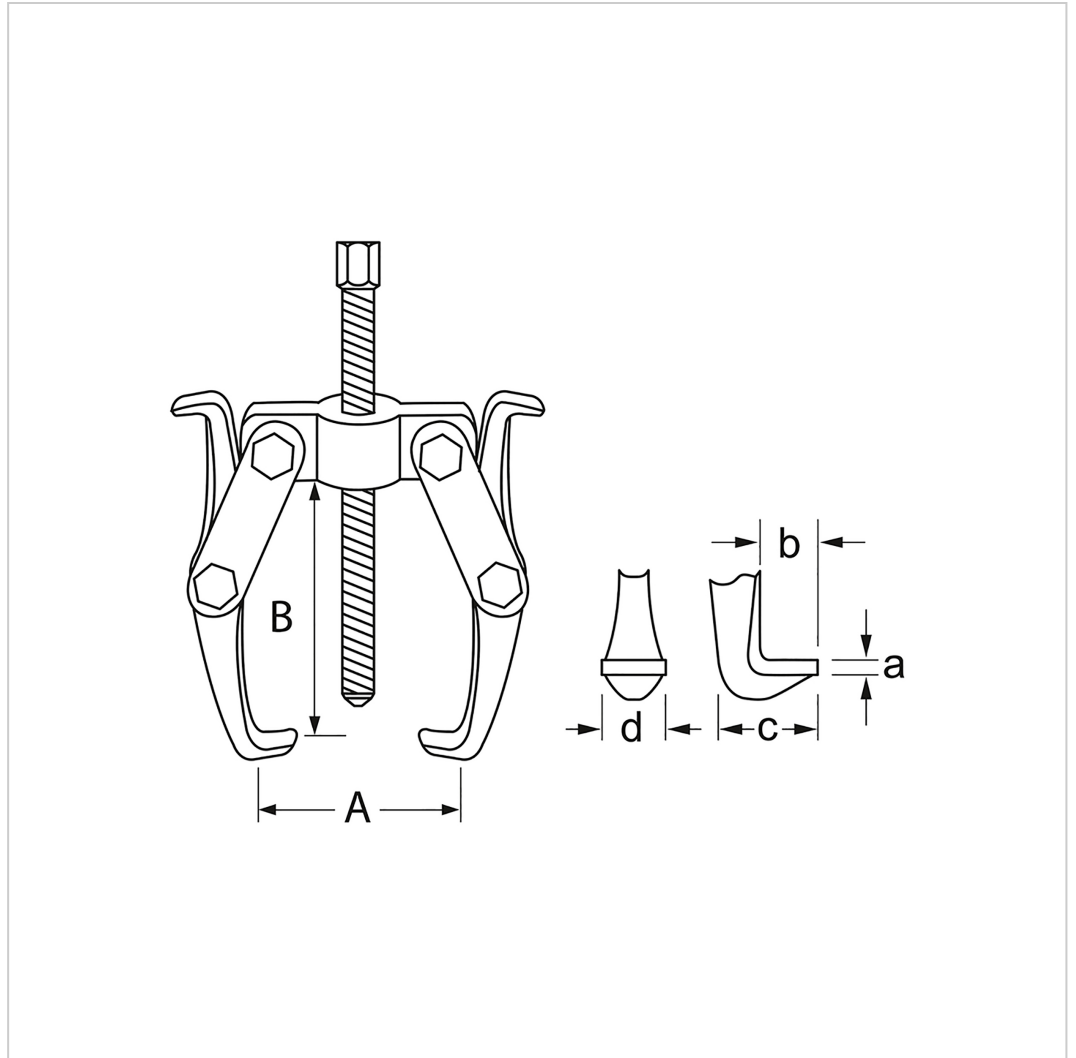

0724 Puller, 2-arm, heavy duty, 40-220 mm, MATADOR item no.: 07240002

0724 Puller, 2-arm, heavy duty, 40-220 mm, MATADOR item no.: 07240002

Beschreibung:

Puller, 2-armed. For internal tension. Heavy work. Can be used on both sides (one side with wide, other side with narrow hooks). Lug construction presses hooks inwards. For removing ball bearings, gears, etc.

Technische Daten

Manufacturer-Number:	0724 0002
EAN:	4040674124608
Width:	100 mm
Height:	100 mm
Length:	220 mm

0724 Puller, 2-arm, heavy duty, 40-220 mm, MATADOR item no.: 07240002

Weight: 2.2 kg
