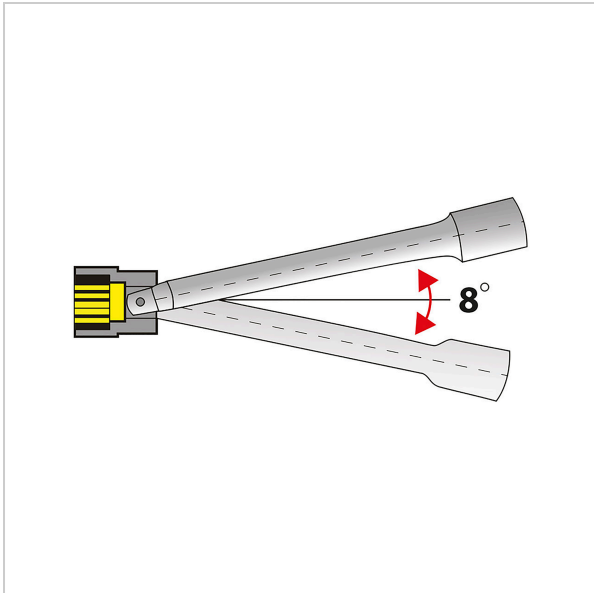

3066 Extension, swivelling, 3/8": 75 mm, MATADOR item no.: 30660001

3066 Extension, swivelling, 3/8": 75 mm, MATADOR item no.: 30660001

Beschreibung:

Extension, swivel. For hard-to-reach applications, with 8° swivel angle in both directions. With ball lock. With grippy cross knurling. For manual operation with ratchet and connecting parts. With MATADOR Super chrome coating for finer surface finish and strong resistance to damage, scratches, etc. MATADOR is one of the pioneers of the tool industry. Since 1900 we have been producing quality hand tools "around the screw". We stand for sophisticated premium tools. Reliable, design-oriented, no frills. For people who know what they want. They are in the arena and not in the auditorium. Being able to distinguish tools from toys. Who believe in themselves. Welcome to the Arena! Be a MATADOR.

Technische Daten

Manufacturer-Number:	3066 0001
EAN:	4040674157767
Width:	80 mm
Height:	18 mm
Length:	75 mm
Weight:	0.11 kg

3066 Extension, swivelling, 3/8": 75 mm, MATADOR item no.: 30660001