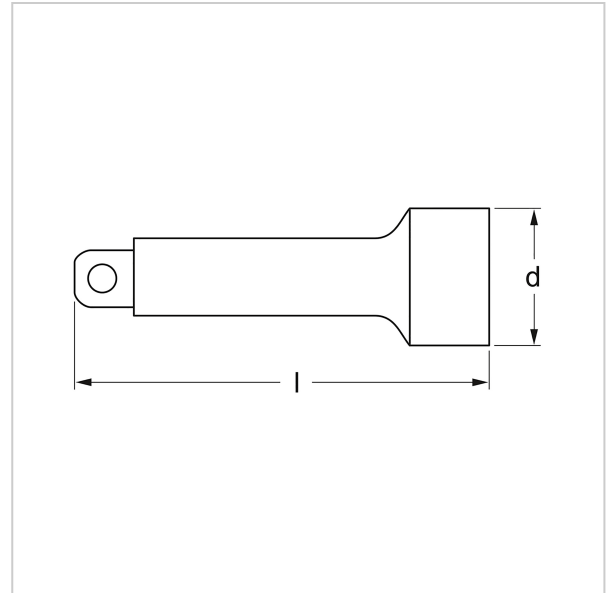

3066 Extension, swivelling, 3/8": 75 mm, MATADOR item no.: 30660001

3066 Extension, swivelling, 3/8": 75 mm, MATADOR item no.: 30660001

Beschreibung:

Extension, swivel. For hard-to-reach applications, with 8° swivel angle in both directions. With ball lock. With grippy cross knurling. For manual operation with ratchet and connecting parts. With MATADOR Super chrome coating for finer surface finish and strong resistance to damage, scratches, etc. MATADOR is one of the pioneers of the tool industry. Since 1900 we have been producing quality hand tools "around the screw". We stand for sophisticated premium tools. Reliable, design-oriented, no frills. For people who know what they want. They are in the arena and not in the auditorium. Being able to distinguish tools from toys. Who believe in themselves. Welcome to the Arena! Be a MATADOR.

Technische Daten

Manufacturer-Number:	3066 0001
EAN:	4040674157767
Width:	80 mm
Height:	18 mm
Length:	75 mm
Weight:	0.11 kg

3066 Extension, swivelling, 3/8": 75 mm, MATADOR item no.: 30660001