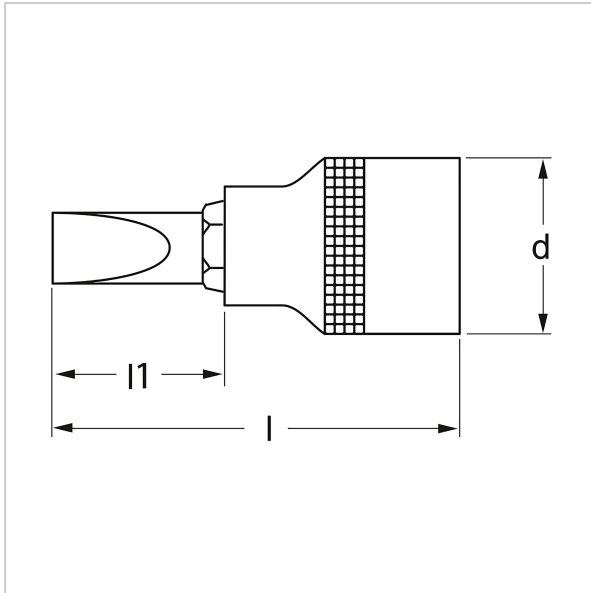

**3076** Screwdriver bit, 3/8": 1.2x8 mm, MATADOR item no.: 30760080

**3076** Screwdriver bit, 3/8": 1.2x8 mm, MATADOR item no.: 30760080

**Beschreibung:**

Screwdriver insert (slot). For slotted screws. For manual operation with ratchet and connecting parts. Extra hard tip made of special steel. Internal square drive according to DIN 3120, C 10 / ISO 1174.

**Technische Daten**

Manufacturer-Number:	3076 0080
EAN:	4040674132696
Width:	80 mm
Height:	18 mm
Length:	80 mm
Weight:	0.028 kg