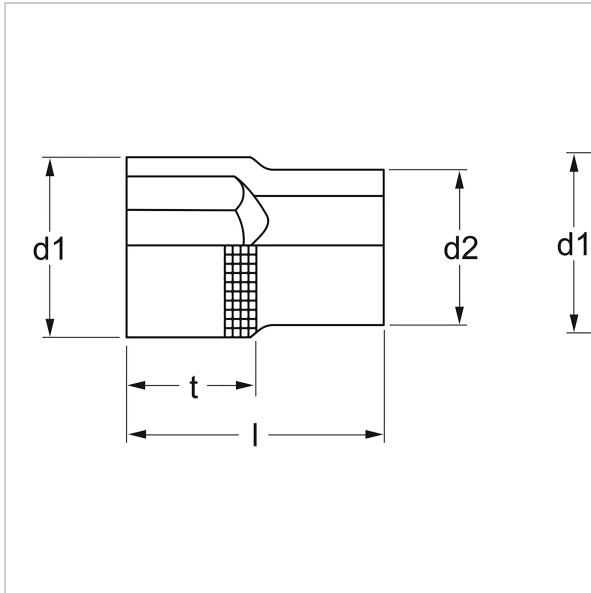

4075 Socket spanner, 12-kt. 1/2": 10 mm, MATADOR item no.: 40751100

4075 Socket spanner, 12-kt. 1/2": 10 mm, MATADOR item no.: 40751100

Beschreibung:

Socket wrench insert, metric. For external hexagon screws. For manual operation with ratchet and connecting parts. Internal square drive according to DIN 3120, C 12.5 / ISO 1174. With double hexagon profile. With grippy cross knurling. Made of chrome vanadium steel. All sockets with MATADOR Super chrome coating for finer surface finish and strong resistance to damage, scratches, etc. With SmartDrive² profile, protects screw and nut heads by transmitting power to the flanks.

Technische Daten

Manufacturer-Number:	40751100M
Width:	80 mm
Height:	22 mm
Length:	80 mm
Weight:	0.05 kg