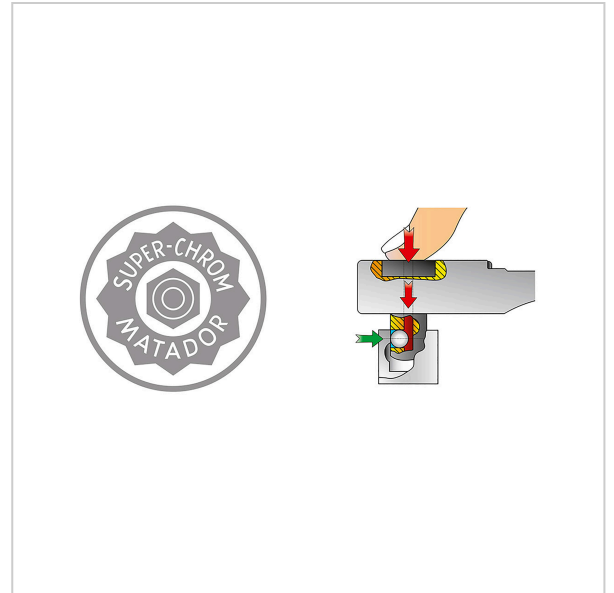

4075 Socket spanner, 12-kt. 1/2": 10 mm, MATADOR item no.: 40751100

4075 Socket spanner, 12-kt. 1/2": 10 mm, MATADOR item no.: 40751100

Beschreibung:

Socket wrench insert, metric. For external hexagon screws. For manual operation with ratchet and connecting parts. Internal square drive according to DIN 3120, C 12.5 / ISO 1174. With double hexagon profile. With grippy cross knurling. Made of chrome vanadium steel. All sockets with MATADOR Super chrome coating for finer surface finish and strong resistance to damage, scratches, etc. With SmartDrive² profile, protects screw and nut heads by transmitting power to the flanks.

Technische Daten

Manufacturer-Number:	40751100M
Width:	80 mm
Height:	22 mm
Length:	80 mm
Weight:	0.05 kg