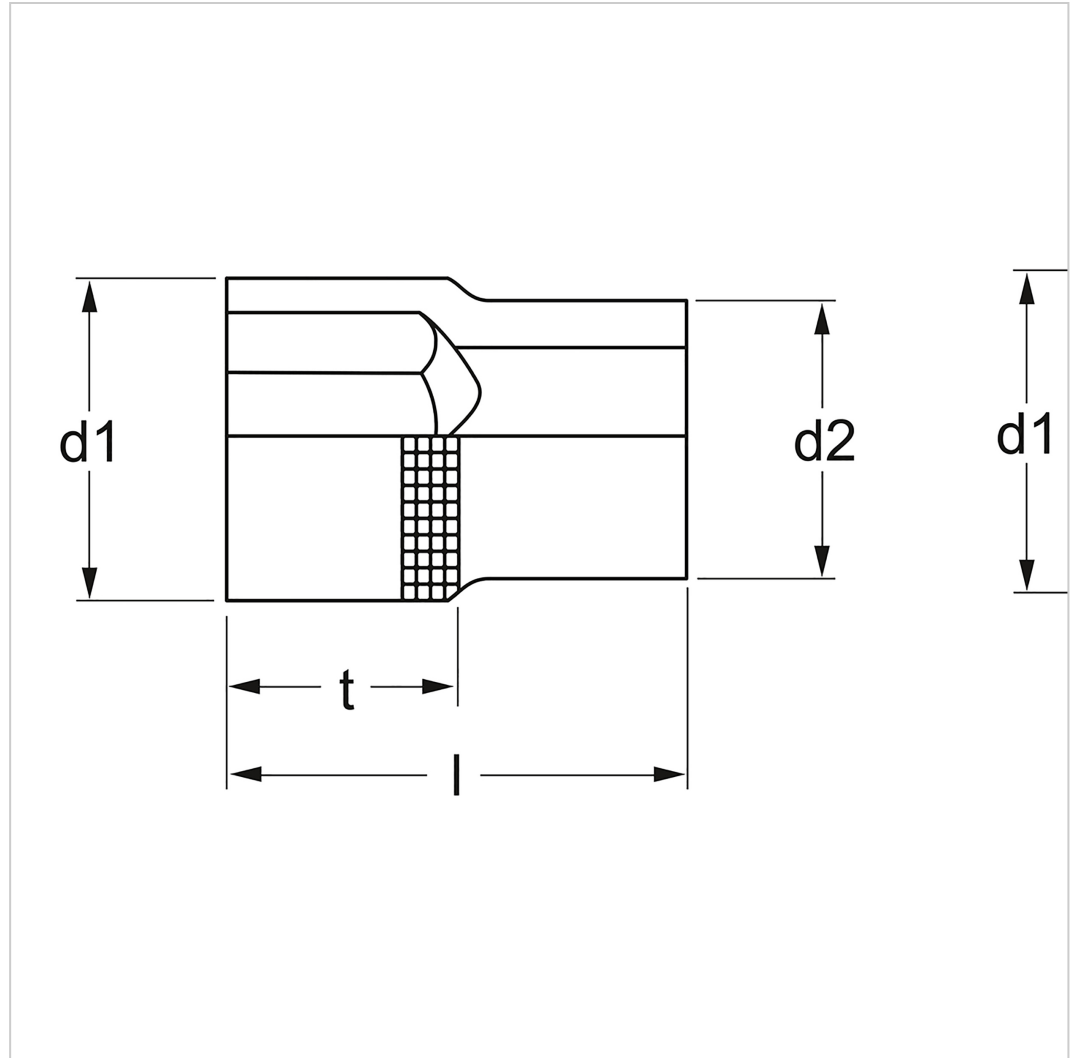

6075 Socket spanner, 12-ct. 1": 70 mm, MATADOR art. no.: 60750700

6075 Socket spanner, 12-ct. 1": 70 mm, MATADOR art. no.: 60750700

Beschreibung:

Socket wrench insert, metric. For external hexagon screws. For manual operation with ratchet and connecting parts. Internal square drive according to DIN 3120, D 25 / ISO 1174. With double hexagon profile. With pin lock. Made of chrome vanadium steel. All sockets with MATADOR Super chrome coating for finer surface finish and strong resistance to damage, scratches, etc. With SmartDrive² profile, protects screw and nut heads by transmitting power to the flanks.

Technische Daten

Manufacturer-Number: 60750300M

Width: 100 mm

Height: 54 mm

Length: 100 mm

6075 Socket spanner, 12-ct. 1": 70 mm, MATADOR art. no.: 60750700

Weight: 0.65 kg
