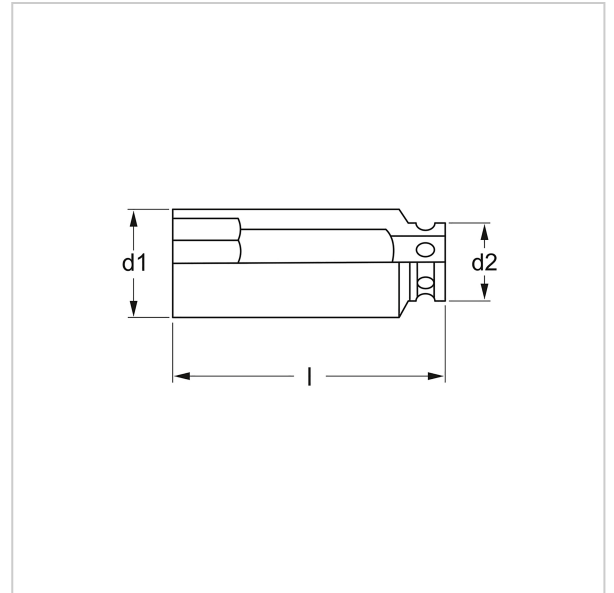

7481 Power socket spanner bit, 1/2": 22 mm L, MATADOR item no.: 74810220

7481 Power socket spanner bit, 1/2": 22 mm L, MATADOR item no.: 74810220

Beschreibung:

Power socket socket insert, long version. Suitable for hexagon socket socket screws.

With hexagonal profile. For machine operation, **suitable for all common compressed air and electric screwdrivers**. Internal square drive according to DIN 3121, G 12.5 / ISO 1174. With MATADOR **SmartDrive²** profile. The SmartDrive² profile protects screw and nut heads by transmitting power to the flanks. Standards: DIN 3129 / ISO 2725-2. Made of **chrome-molybdenum steel**. Surface: **Manganese phosphated**.

Technische Daten

Manufacturer-Number: 74810000M