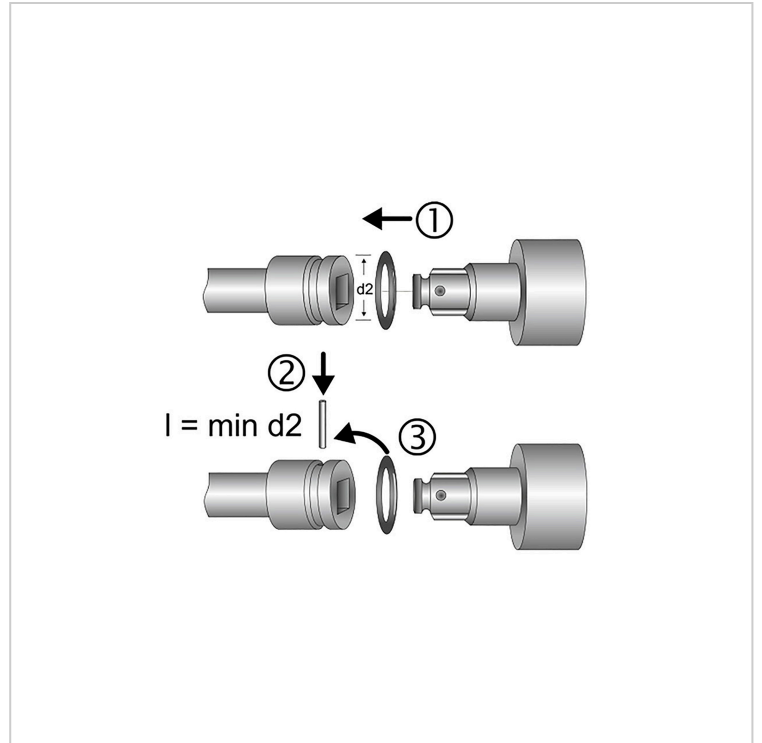

7578 Power screwdriver bit, 3/4": 24 mm, MATADOR item no.: 75780240

7578 Power screwdriver bit, 3/4": 24 mm, MATADOR item no.: 75780240

Beschreibung:

Power screwdriver insert (hexagon socket). For machine operation, suitable for all common compressed air and electric screwdrivers. Internal square drive according to DIN 3121, G 20 / ISO 1174. Suitable for hexagon socket socket screws. With hexagonal profile. With MATADOR SmartDrive² profile. Standards: DIN 3129 / ISO 2725-2. Made of chrome-molybdenum steel. Surface: Manganese phosphated.

Technische Daten

Manufacturer-Number:	75780000M
Width:	80 mm
Height:	44 mm
Length:	100 mm
Weight:	0.43 kg

7578 Power screwdriver bit, 3/4": 24 mm, MATADOR item no.: 75780240