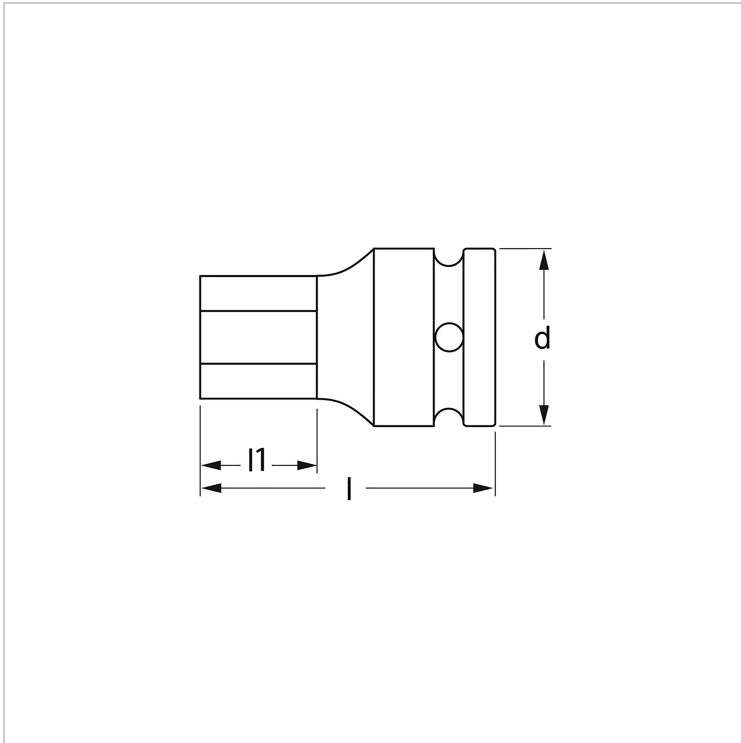

7578 Power screwdriver bit, 3/4": 24 mm, MATADOR item no.: 75780240

7578 Power screwdriver bit, 3/4": 24 mm, MATADOR item no.: 75780240

Beschreibung:

Power screwdriver insert (hexagon socket). For machine operation, suitable for all common compressed air and electric screwdrivers. Internal square drive according to DIN 3121, G 20 / ISO 1174. Suitable for hexagon socket socket screws. With hexagonal profile. With MATADOR SmartDrive² profile. Standards: DIN 3129 / ISO 2725-2. Made of chrome-molybdenum steel. Surface: Manganese phosphated.

Technische Daten

Manufacturer-Number:	75780000M
Width:	80 mm
Height:	44 mm
Length:	100 mm
Weight:	0.43 kg

7578 Power screwdriver bit, 3/4": 24 mm, MATADOR item no.: 75780240