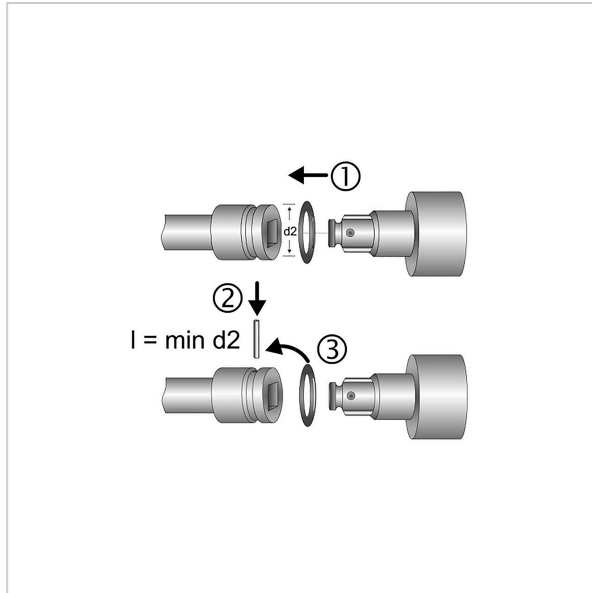

7581 Power socket spanner insert, 3/4": 38 mm L, MATADOR item no.: 75810380

7581 Power socket spanner insert, 3/4": 38 mm L, MATADOR item no.: 75810380

Beschreibung:

Power socket socket, long design. Suitable for external hexagon screws. For machine operation, suitable for all common compressed air and electric screwdrivers. Internal square drive according to DIN 3121, G 20 / ISO 1174. With MATADOR SmartDrive² profile. The SmartDrive² profile protects screw and nut heads by transmitting power to the flanks. Standards: DIN 3129 / ISO 2725-2. Made of chrome-molybdenum steel. Surface: Manganese phosphated.

Technische Daten

Manufacturer-Number: 75810000M

Weight: 0.88 kg