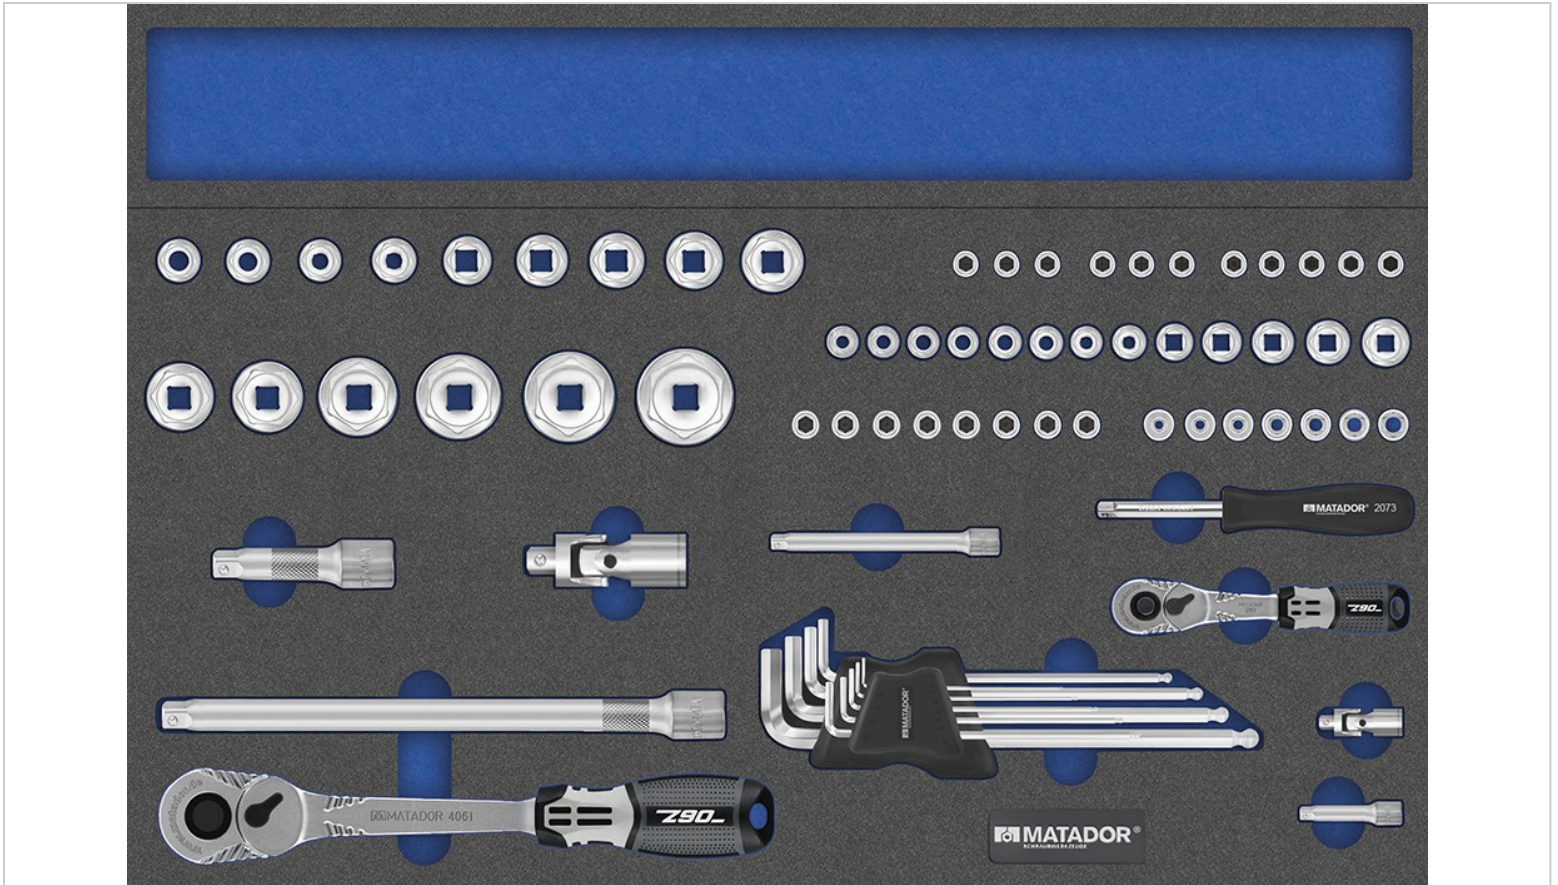

8164 MTS module (3/3): Socket spanner set (1/4 + 1/2) 72-pcs., 4-32 mm, MATADOR 81641411

Beschreibung:

Our classics in perfect order.

Perfectly organized with the two-colored MTS modules.

The MATADOR MTS module with the 72-piece socket set in 1/4 and 1/2 is simply "the" socket set for the workshop and a real must-have for every demanding mechanic and craftsman. The two-colored soft foam insert allows perfect order and easy tool control (missing tools are immediately recognized) and can be combined in a completely flexible way. Suitable for the MATADOR RATIO and VARIO workshop trolleys and the Men's Kitchen, but also for most commercially available workshop trolleys and drawers. Contains the most important sockets from 4-32 mm. The robust 1/2 reversible ratchet is the classic in the MATADOR range and has been tried and tested a million times over in industry & trade for generations.

8164 MTS module (3/3): Socket spanner set (1/4 + 1/2) 72-pcs., 4-32 mm, MATADOR 81641411

Technische Daten

Manufacturer-Number: 8164 1411

EAN: 4040674190689
