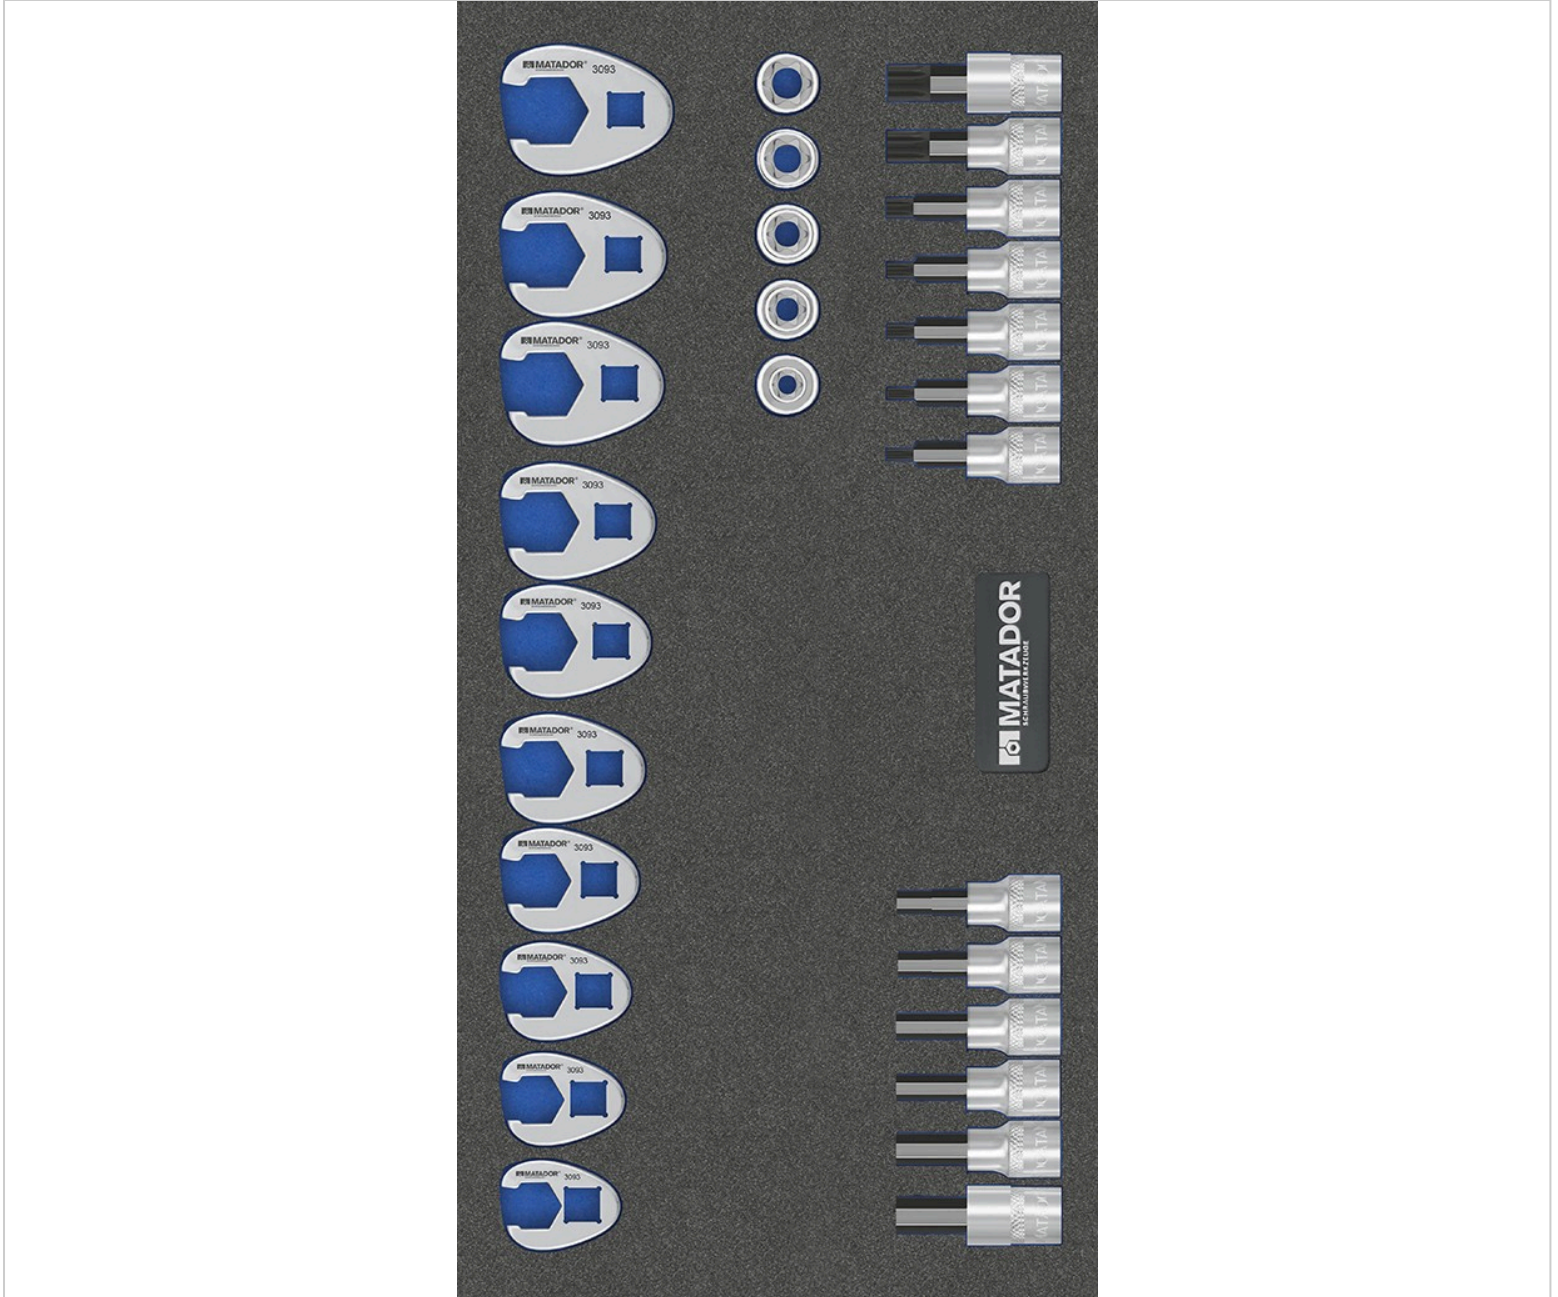

8164 MTS module (1/3): Socket spanner set 28 pcs, MATADOR 81643093

Beschreibung:

Convenient supplements.

If it gets tricky, then this sentence can be helpful.

8164 MTS module (1/3): Socket spanner set 28 pcs, MATADOR 81643093

The MATADOR MTS module with the 28-piece 10 mm (3/8") socket wrench and crow's foot set is a practical addition for every workshop. The two-tone flexible foam insert allows perfect order and easy tool control (missing tools are immediately detected) and can be combined completely flexibly. Suitable for the MATADOR workshop trolleys RATIO and VARIO as well as the Men's Kitchen, but also for most commercially available workshop trolleys and drawers. Includes the following sockets: 4 - 5 - 6 - 7 - 8 - 10 mm, TORX: T15 - T20 - T27 - T30 - T35 - T40 - T45, External TORX®: E8 - E10 - E11 - E12 - E14. Crowfoot inserts: 10 - 11 - 12 - 13 - 14 - 15 - 16 - 17 - 18 - 19 mm.