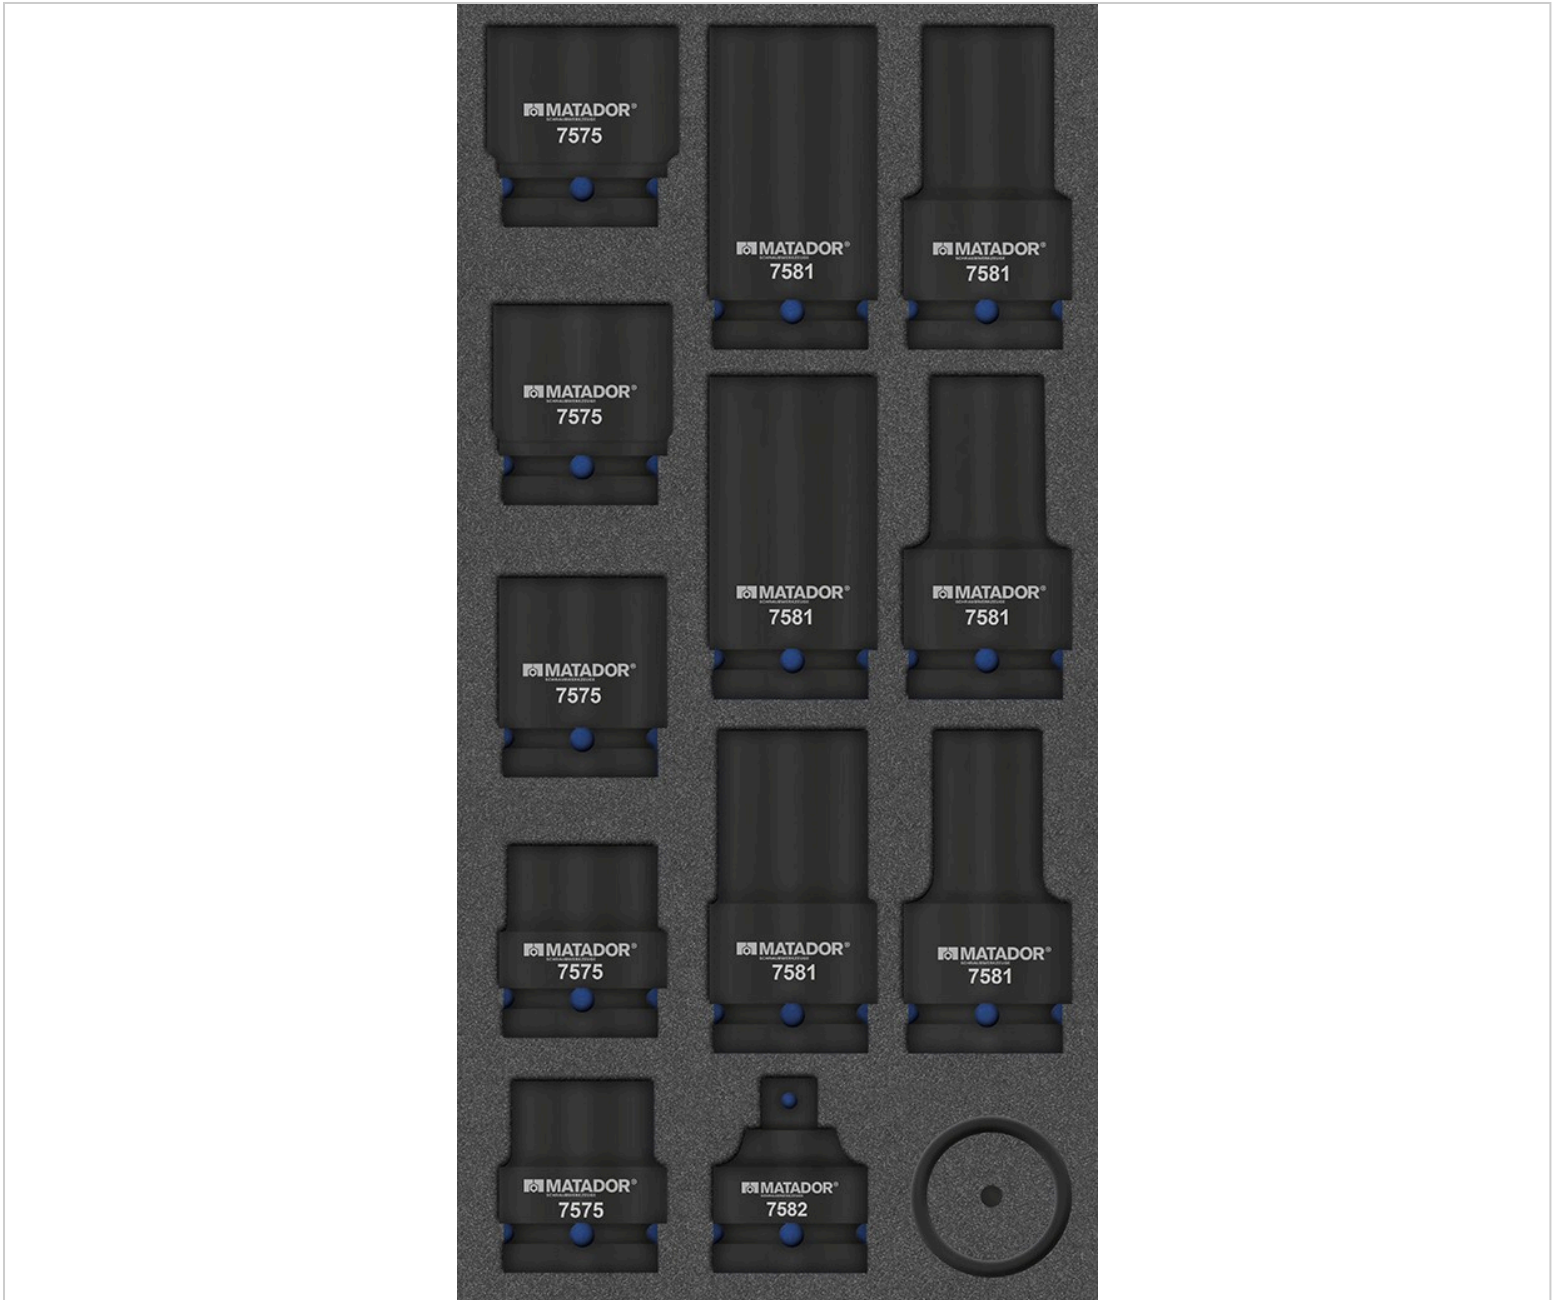

8164 MTS module (1/3): 3/4 power sockets set 14 pcs, MATADOR 81647575

Beschreibung:

8164 MTS module (1/3): 3/4 power sockets set 14 pcs, MATADOR 81647575

Powerful socket wrench inserts for tough use.

Long and short execution in one sentence.

The MATADOR MTS module with the 14-piece 3/4 power key set in short and long versions is a useful addition for every workshop. The two-tone flexible foam insert allows perfect order and easy tool control (missing tools are immediately detected) and can be combined completely flexibly. Suitable for the MATADOR workshop trolleys RATIO and VARIO as well as the Men's Kitchen, but also for most commercially available workshop trolleys and drawers. Includes the following 3/4 power socket wrenches: Short version: 24, 27, 30, 32, 36 mm. Long version: 17, 19, 22, 24, 27, 30 mm. A practical force reducer 3/4 to 1/2 is also included in the set. The matching locking pins and locking rings are of course included!